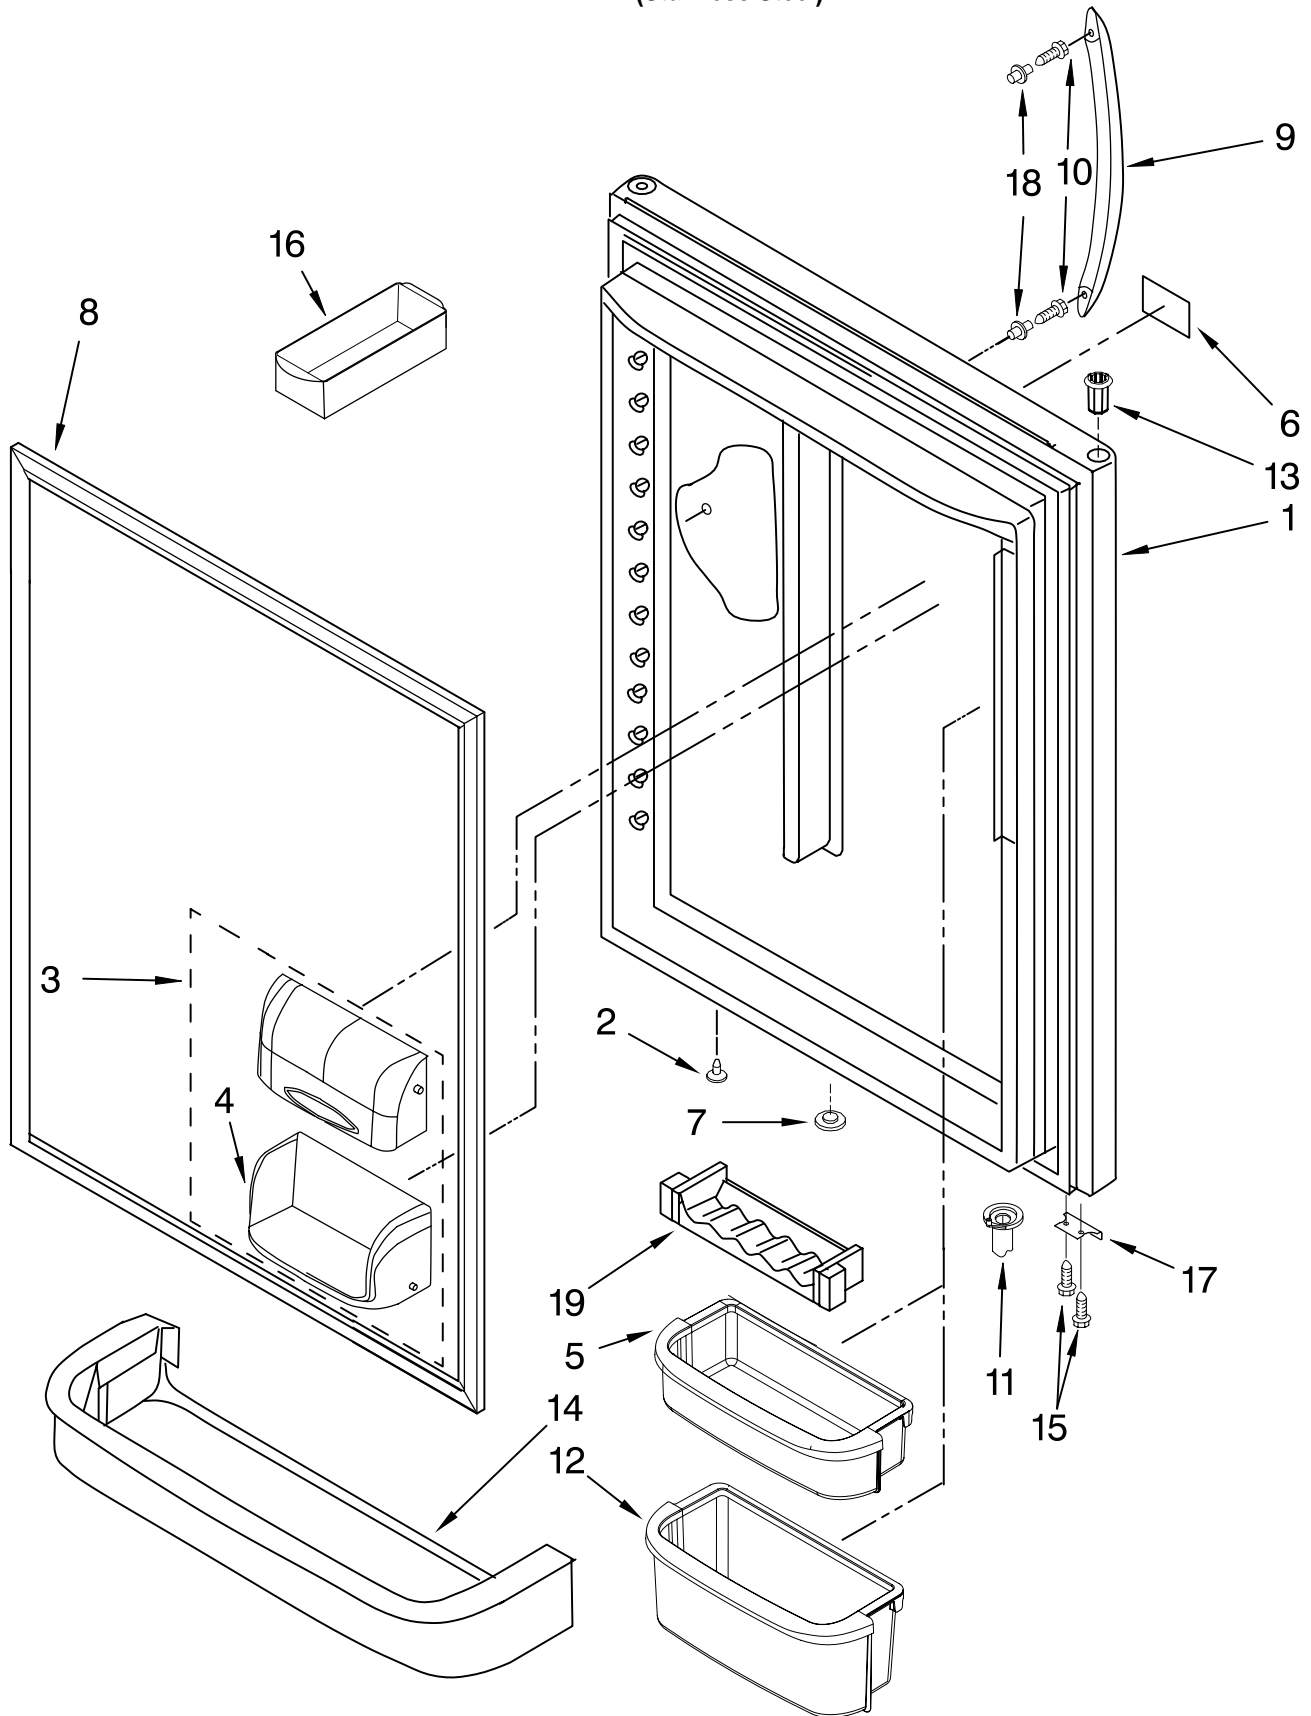

FREEZER LINER PARTS

For Model: KBL520ETSS11

(Stainless Steel)

<u>Illus.</u> <u>No.</u>	<u>Part</u> <u>No.</u>	<u>DESCRIPTION</u>
1		Liner (Not A Serviceable Part)
2	67001291	Gasket, Foam
3	12002497	Gear (2) (Includes RH & LH)
4	67003905	Cover, Light
5	67004017	Shaft
6	Y12570701	Socket, Light
8	67006737	Screw
9	A0282812	Bulb, Light
10	67001035	Housing, Frz. Light
11	67005873	Cover, Evaporator
12	67006425	Screw
13		Bracket, Door
	W10119064	Left
	W10119295	Right
14	67003906	Housing, Lighting
15	W10167028	Clip, Evap. Motor
16	67005653	Switch, Light
18		Bracket, Basket
	67004971	Left
	67004972	Right
19	W10180420	Slide, Drawer (2)
20	67002492	Gasket, Bottom
21		Bracket, Slide
	67004728	Left
	67004729	Right
22	W10175909	Cover, Fan Shroud
23	W10167023	Shroud, Evap. Fan
24	2169142	Fan, Evaporator
25	W10121318	Grommet (2)
26	67003636	Motor, Evaporator
27	D7753903	Funnel, Drain (Incl. # 28 & 29)
28	M0500703	Seal
29	B8381501	Gasket
30	12002355	Thermistor
31	67003924	Cover, Thermistor
32	67006406	Screw (6)
33	67006530	Screw

Following Parts Not Illustrated

67006095 Harness, Lights
(Freezer)

REFRIGERATOR DOOR PARTS

For Model: KBL S20ETSS11

(Stainless Steel)

FOR ORDERING INFORMATION REFER TO PARTS PRICE LIST

REFRIGERATOR DOOR PARTS